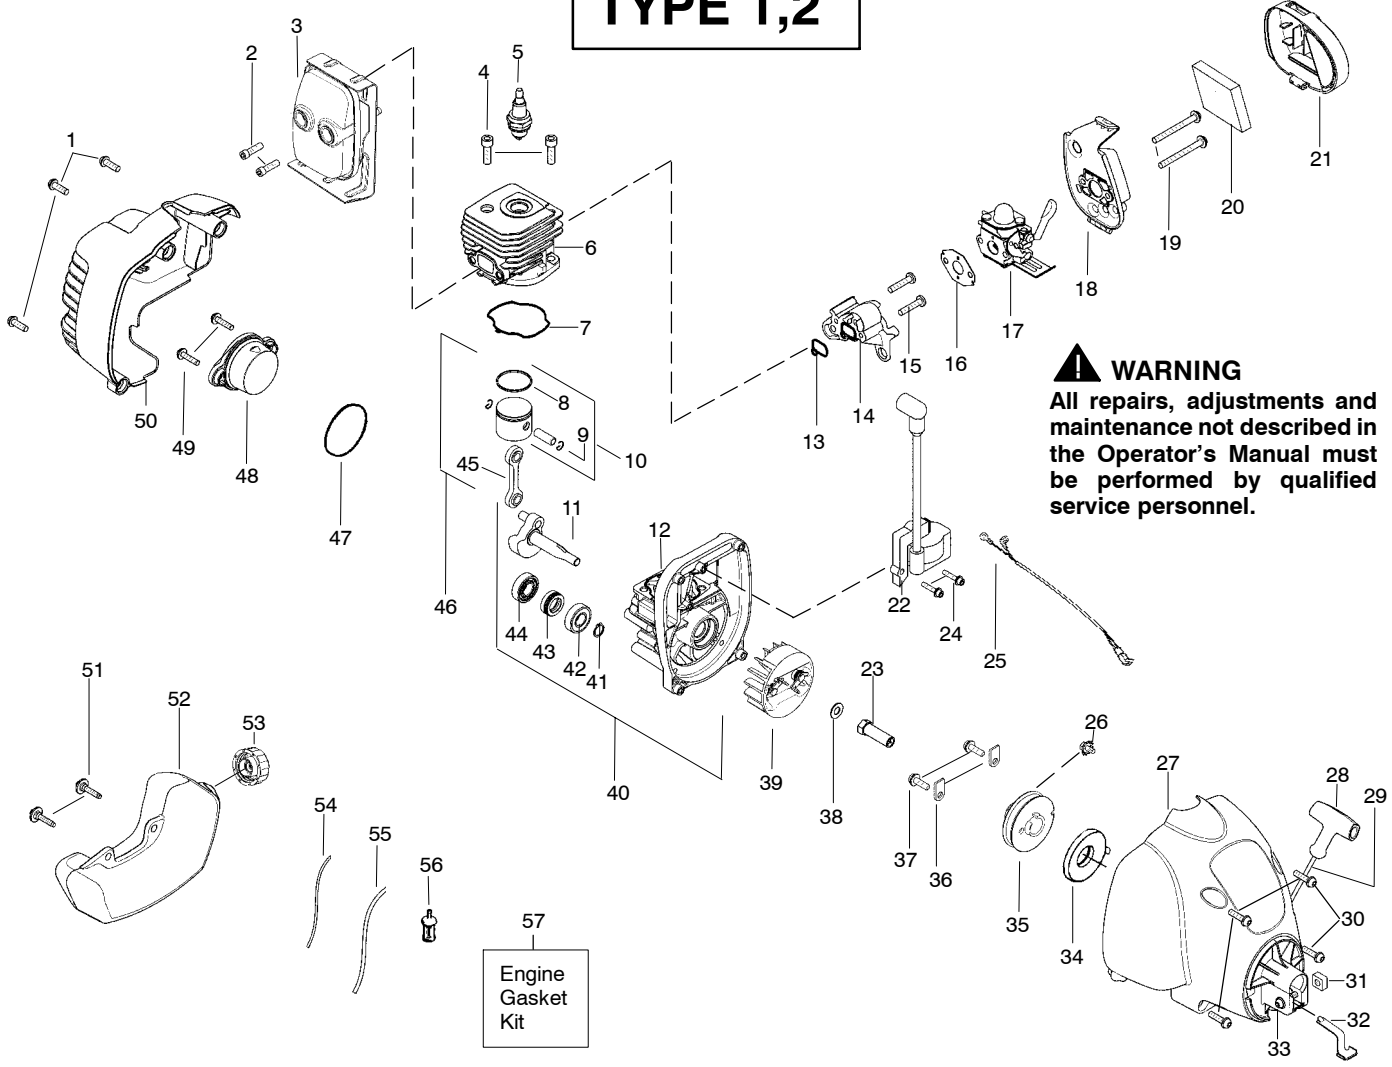

TYPE 1,2

⚠ WARNING
All repairs, adjustments and maintenance not described in the Operator's Manual must be performed by qualified service personnel.

Ref.	Part No.	Description	Ref.	Part No.	Description	Ref.	Part No.	Description
1.	530015880	Screw	21.	530057584	Cover-Air Box	45.	530069945	Assy-Connecting Rod
2.	530058982	Bolt- Muffler	22. ✓	545024901	Ignition Module	46.	530071785	Kit-Piston/Rod Assy
3.	530059825	Assy- Muffler/Shield (Incl. 2)	23.	530038604	Coupling-Drive			(Incl. 10 & 45)
4.	530015953	Screw-Cylinder	24.	530016357	Screw	47.	530071750	O-Ring-C'case (kit)
5.	952030249	Spark Plug (RCJ 6Y)	25.	530049018	Assy-Wire Harness	48.	530057954	Assy-Plug (incl.47)
6.	530012541	Cylinder	26.	530016392	Screw	49.	530016386	Screw
7.	530071750	Seal-Cylinder (kit)	27. ✓	545010601	Assy.-Fan Hsg	50. ✓	545011001	Shroud-Rear
8.	530055120	Piston Ring	28.	530027569	Handle-Starter	51.	530016431	Retainer-Tank
9.	530015162	Retainer-Piston Pin	29.	530071767	Kit - Rope	52.	530058712	Assy-Fuel Tank (incl.
10.	530071833	Kit - Piston (Incl. 8, 9)	30.	530015810	Screw			filter, lines & fuel cap)
11.	530057829	Assy-Crankshaft	31.	530016124	Nut	53.	530014347	Assy-Fuel Cap
12.	530012582	Assy-Crankcase (Incl. 42-44)	32.	530057588	Clip-Spring	54.	530069247	Kit-Fuel Line (Small)
13.	530071750	Seal-Cyl/Carb.(kit)	33.	530016430	Screw	55.	530069216	Kit-Fuel Line (Large)
14.	530057547	Adapter-Carb.	34.	530042085	Screw	56.	530095646	Assy-Fuel Pickup
15.	530016309	Screw	35.	530071786	Kit-Pulley-Starter	57.	530071750	Kit-Engine Gasket (Incl. 7,13,16,47)
16.	530071750	Gasket-Carb. (kit)	36.	530027523	Retainer-Pulley			
17.	530071822	Kit-Carb.(C1U-W24)	37.	530015775	Screw			
(Note: Repair kits are not available for this carburetor)			38.	530015828	Washer-Flat			
18.	530059267	Air Box	39. ✓	545005101	Assy-Flywheel			
19.	530016429	Screw	40.	530071768	Assy-C'case/C'shaft (Incl. 11,12,41)			
20.	530057781	Foam-Air Filter	41.	530015941	Retain. Ring-C'shaft			
			42.	530055728	Outer Bearing			
			43.	530019264	Seal			
			44.	530032125	Inner Bearing			

✓ = NEW PART NUMBER FOR THIS IPL   * = REFER TO THE SERVICE REFERENCE INDICATED FOR MORE INFORMATION. (LOCATED AT END OF IPL)