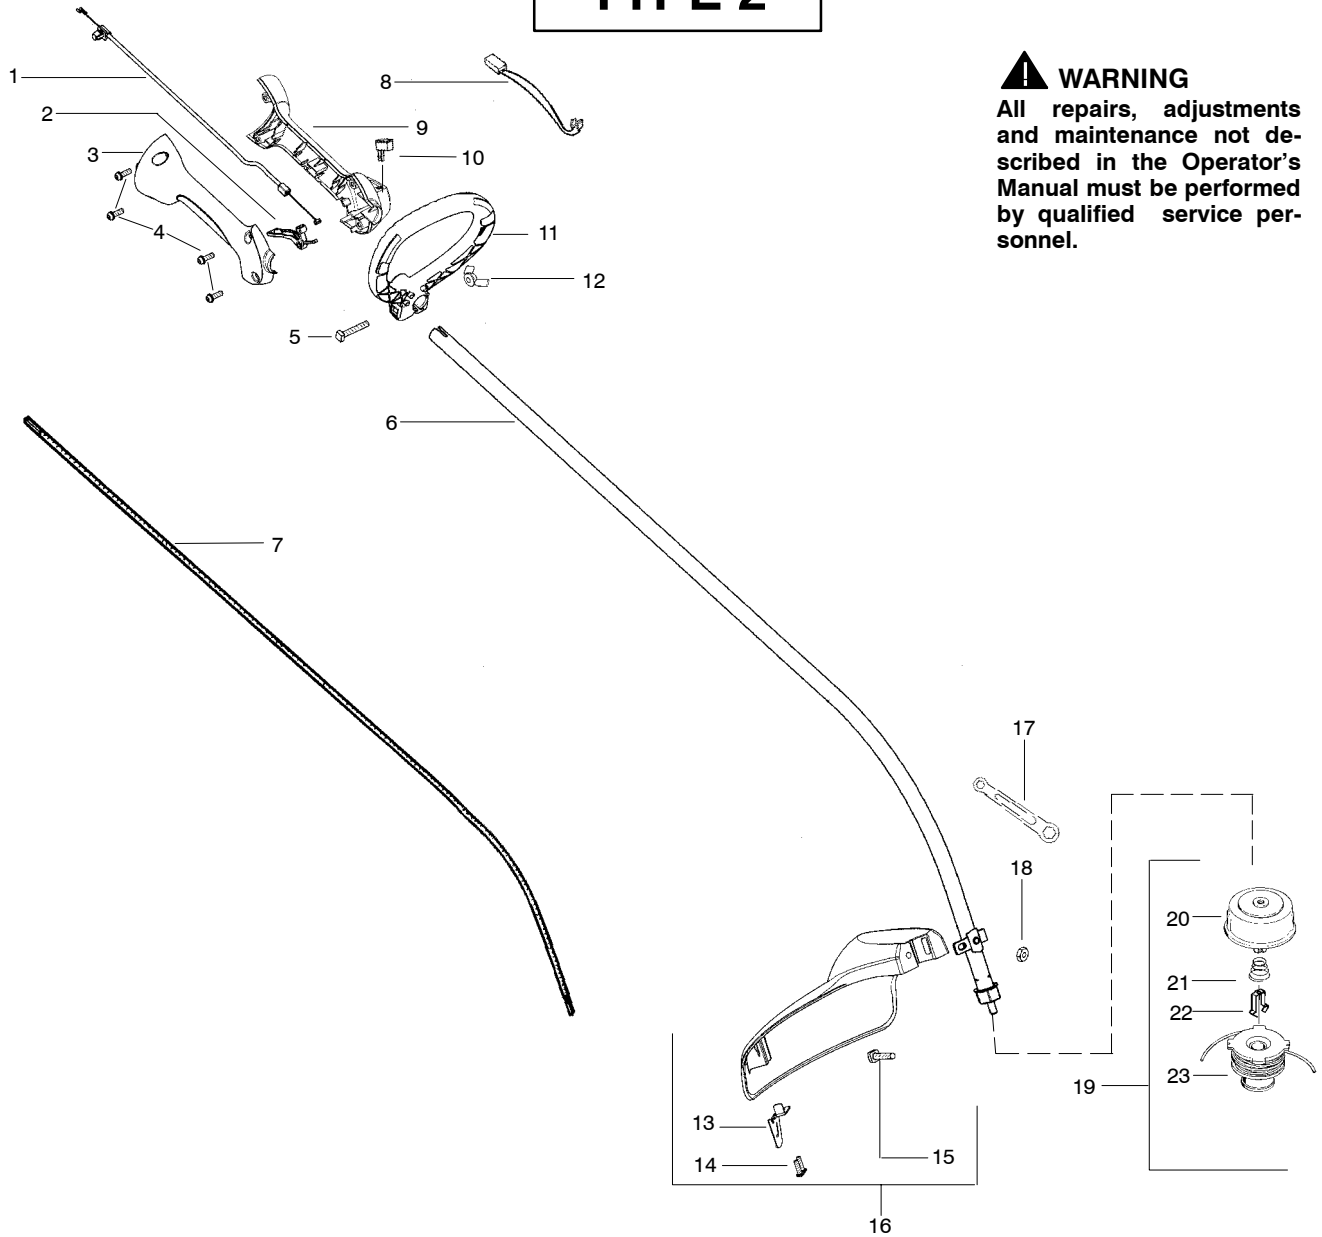

TYPE 2

⚠ WARNING
All repairs, adjustments and maintenance not described in the Operator's Manual must be performed by qualified service personnel.

Ref.	Part No.	Description	Ref.	Part No.	Description
1.	530057991	Assy - Throttle Cable	17.	530056401	Wrench
2.	530049107	Trigger	18.	530015197	Nut
3.	530057582	Throttle Hsg. (Right)	19.	530095846	Assy - TNG VI Cutting Head (Incl. 20,21,22,23)
4.	530015880	Screw - Throttle Hsg.	20.	530095776	Assy - Hub
5.	530015821	Bolt - Handle	21.	530053241	Spring - Compression
6. ✓	530071985-01	Assy - Drive Shaft Hsg.	22.	530401957	Clip - Retainer - Head
7. ✓	530096275	Shaft - Flex	23.	530095845	Assy - Spool w/Line
8.	530054183	Assy - Wire	Not Shown		
9.	530059952	Throttle Hsg. (Left)	---		Operator Manual
10.	530069572	Kit - Switch	530166151		Scan
11. ✓	530058580	Assy - Handle (Incl. 5,12)	530166152		Euro
12.	530016152	Wingnut	530166153		Euro III
13.	530052287	Line Limiter	530166154		Euro IV
14.	530015966	Screw - Line Limiter	530166155		Turkish
15.	530015820	Bolt	530150312		Decal - Shaft Warning
16.	530071972	Kit - Shield Assy (Incl. 13,14,15,17,18)			

✓ = NEW PART NUMBER FOR THIS IPL   * = REFER TO THE SERVICE REFERENCE INDICATED FOR MORE INFORMATION. (LOCATED AT END OF IPL)