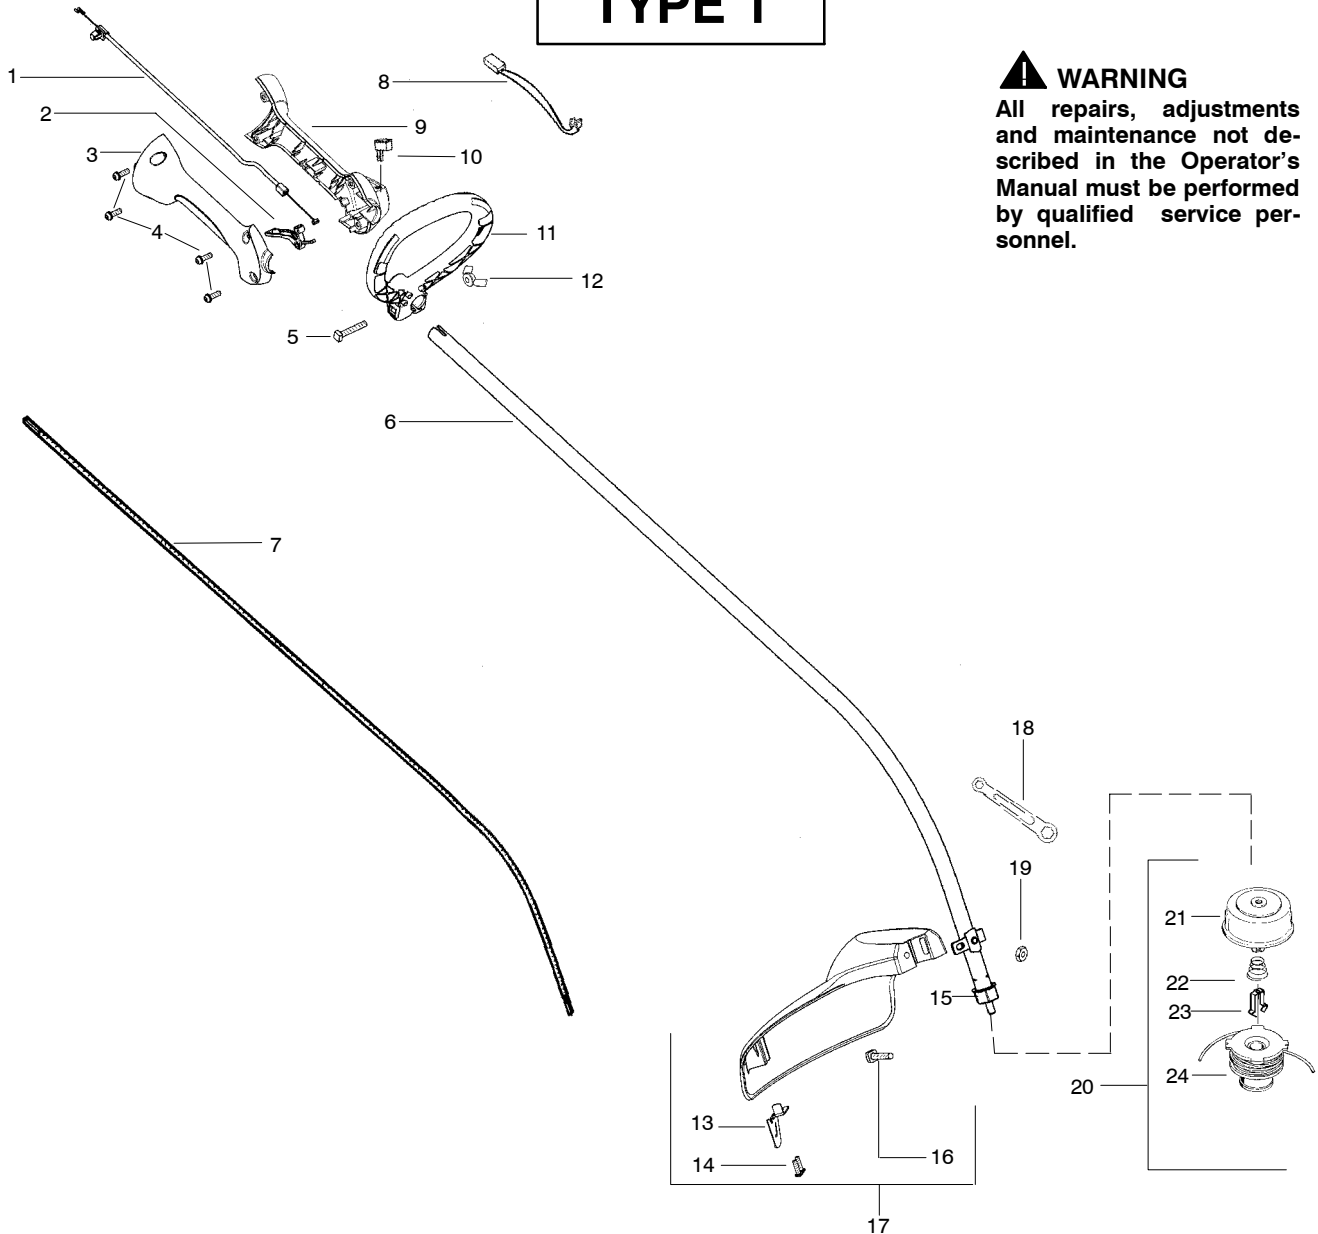

TYPE 1

⚠ WARNING
 All repairs, adjustments and maintenance not described in the Operator's Manual must be performed by qualified service personnel.

Ref.	Part No.	Description	Ref.	Part No.	Description
1.	530057991	Assy - Throttle Cable	18.	530056401	Wrench
2.	530049107	Trigger	19.	530015197	Nut
3.	530057582	Throttle Hsg. (Right)	20.	530095846	Assy - TNG VI Cutting Head (Incl. 21 - 24)
4.	530015880	Screw - Throttle Hsg.	21.	530095776	Assy - Hub
5.	530015821	Bolt - Handle	22.	530053241	Spring - Compression
6.	530071961	Assy - Drive Shaft Hsg.	23.	530401957	Clip - Retainer - Head
7.	530095242	Shaft - Flex	24.	530095845	Assy - Spool w/Line
8.	530054183	Assy - Wire			Not Shown
9.	530059952	Throttle Hsg. (Left)		---	Operator Manual
10.	530069572	Kit - Switch	✓	530166151	Scan
11.	530057587	Handle - Assist	✓	530166152	Euro
12.	530016152	Wingnut	✓	530166153	Euro III
13.	530052287	Line Limiter	✓	530166154	Euro IV
14.	530015966	Screw - Line Limiter	✓	530166155	Turkish
15.	530095563	Dust Cup	✓	530150312	Decal - Shaft Warning
16.	530015820	Bolt			
17.	530071972	Kit - Shield Assy (Incl. 13,14,16,18,19)			